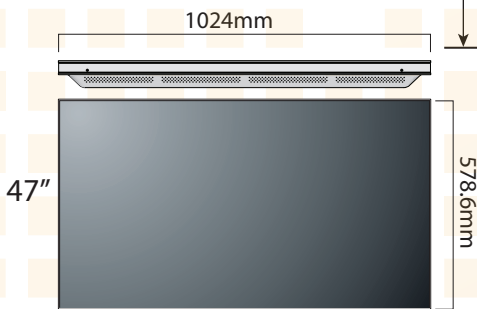

SE-4745-5ED

SE-4670-5ED

Dimension

Interface

Specifications

Model Name	SE-4745-5ED	SE-4670-5ED
Panel Size	47 inch	
LCD panel Brand	Snappy	
LCD panel model No.	SE460HN09	SE460HN01
Contrast ratio	3500:1	
Brightness (Peak)	450cd/m2	700cd/m2
View Area(L*H) (mm)	1044*572.67	
Resolution	1920*1080	
Gap between panels	≤5.3mm	
Backlight	LED	
Environmental condition	0°C~ 60°C	
Humidity	10% ~ 90% (no condensation)	
Input interfaces	BNC In x 2, BNC Out x 1,VGA,HDMI,DVI	
Weight	27.5kgs	
Viewing Angle	178°/178°(H,V)	
Power	220W	
Response Time	6ms	
Using life	50,000(hrs)	
Control interface	Remote controller or RS232	
Spliced quantity	Any M line x any N Row	
Installation way	Cabinet, floor standing or wall mount	
OSD Language	English	