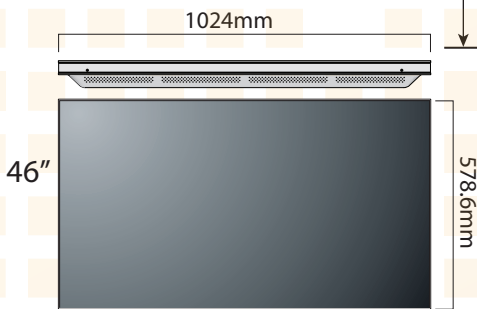

SE-4645-5ED

SE-4670-5ED

Dimension

Interface

Specifications

Model Name	SE-4645-5ED	SE-4670-5ED
Panel Size	46 inch	
LCD panel Brand	Snappy	
LCD panel model No.	SE460HN09	SE460HN01
Contrast ratio	3500:1	
Brightness (Peak)	450cd/m2	700cd/m2
View Area(L*H) (mm)	1018.08*572.67	
Resolution	1920*1080	
Gap between panels	≤5.3mm	
Backlight	LED	
Environmental condition	0°C~ 60°C	
Humidity	10% ~ 90% (no condensation)	
Input interfaces	BNC In x 2, BNC Out x 1,VGA,HDMI,DVI	
Weight	27.5kgs	
Viewing Angle	178°/178°(H,V)	
Power	220W	
Response Time	6ms	
Using life	50,000(hrs)	
Control interface	Remote controller or RS232	
Spliced quantity	Any M line x any N Row	
Installation way	Cabinet, floor standing or wall mount	
OSD Language	English	