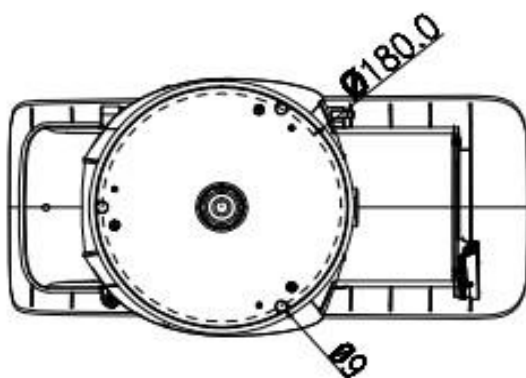

Dimensions (mm)

Technical Specifications

Model	PTZ-BX30ZLC
Camera	
Image Sensor	1/1.9" Exmor CMOS
Effective Pixels	1920(H) x 1080(V), 2 Megapixels
Scanning System	Progressive
Electronic Shutter Speed	1/1 ~ 1/30,000s
Min. Illumination	Color: 0.001Lux@F1.5, B/W: 0.0001Lux@F1.5, 0Lux (IR on)
S/N Ratio	More than 55dB
Video Output	BNC(1.0Vp-p/75 Ω), PAL / NTSC
Camera Features	
Day/Night	Auto(ICR) / Color / B/W
Backlight Compensation	BLC / HLC / WDR(120dB)
White Balance	Auto, ATW, Indoor, Outdoor, Manual
Gain Control	Auto / Manual
Noise Reduction	Ultra DNR (2D/3D)
Privacy Masking	Up to 24 areas
Digital Zoom	16x
Defog	On / Off
ROI	Support
Wiper	Support
Lens	
Focal Length	6mm ~ 180mm (30x Optical zoom)
Max Aperture	F1.5 ~ F4.3
Focus Control	Auto / Manual
Angle of View	H: 61.2° ~ 2.32°
Close Focus Distance	100mm ~ 1500mm
PTZ	
Pan/Tilt Range	Pan: 0° ~ 360° endless; Tilt: -90° ~ 45°
Manual Control Speed	Pan: 0.1° ~160° /s; Tilt: 0.1° ~60° /s
Preset Speed	Pan: 0.1° ~160° /s; Tilt: 0.1° ~60° /s
Preset	300
PTZ Mode	5 Pattern, 8 Tour, 5 Auto Pan, 5 Auto Scan
Positioning Accuracy	±0.1°
Speed Setup	Human-oriented focal length/ speed adaptation
Power up Action	Auto restore to previous PTZ and lens status after power failure
Idle Motion	Activate Preset/ Pan/ Scan/ Tour/ Pattern if there is no command in the specified period
Time Task	Auto activation of Preset/ Pan/ Scan/ Tour/ Pattern by preset -time
IR Distance	200m
Audio	
Compression	G.711a / G.711u(32kbps)/ PCM(128kbps)
Interface	1/1 channel In/Out