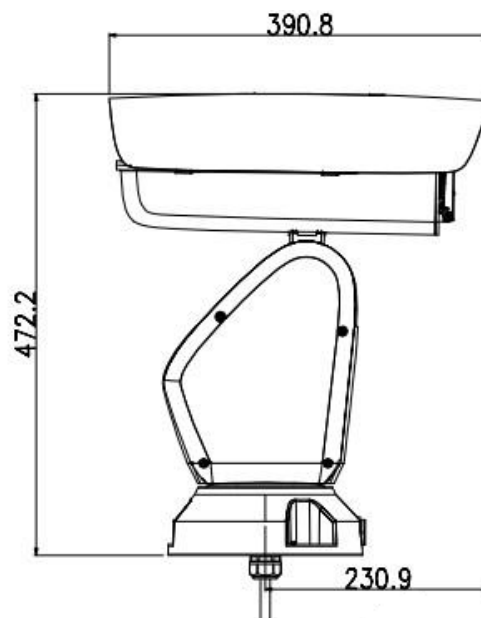

Dimensions (mm)

Technical Specifications

Model	PTZ-BX30ZLC
Camera	
Image Sensor	1/1.9" Exmor CMOS
Effective Pixels	1920(H) x 1080(V), 2 Megapixels
Scanning System	Progressive
Electronic Shutter Speed	1/1 ~ 1/30,000s
Min. Illumination	Color: 0.001Lux@F1.5, B/W: 0.0001Lux@F1.5, 0Lux (IR on)
S/N Ratio	More than 55dB
Video Output	BNC(1.0Vp-p/75 Ω), PAL / NTSC
Camera Features	
Day/Night	Auto(ICR) / Color / B/W
Backlight Compensation	BLC / HLC / WDR(120dB)
White Balance	Auto, ATW, Indoor, Outdoor, Manual
Gain Control	Auto / Manual
Noise Reduction	Ultra DNR (2D/3D)
Privacy Masking	Up to 24 areas
Digital Zoom	16x
Defog	On / Off
ROI	Support
Wiper	Support
Lens	
Focal Length	6mm ~ 180mm (30x Optical zoom)
Max Aperture	F1.5 ~ F4.3
Focus Control	Auto / Manual
Angle of View	H: 61.2° ~ 2.32°
Close Focus Distance	100mm ~ 1500mm
PTZ	
Pan/Tilt Range	Pan: 0° ~ 360° endless; Tilt: -90° ~ 45°
Manual Control Speed	Pan: 0.1° ~160° /s; Tilt: 0.1° ~60° /s
Preset Speed	Pan: 0.1° ~160° /s; Tilt: 0.1° ~60° /s
Preset	300
PTZ Mode	5 Pattern, 8 Tour, 5 Auto Pan, 5 Auto Scan
Positioning Accuracy	±0.1°
Speed Setup	Human-oriented focal length/ speed adaptation
Power up Action	Auto restore to previous PTZ and lens status after power failure
Idle Motion	Activate Preset/ Pan/ Scan/ Tour/ Pattern if there is no command in the specified period
Time Task	Auto activation of Preset/ Pan/ Scan/ Tour/ Pattern by preset -time
IR Distance	200m
Audio	
Compression	G.711a / G.711u(32kbps)/ PCM(128kbps)
Interface	1/1 channel In/Out