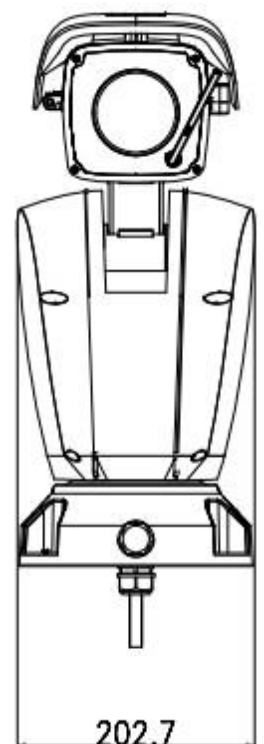

2Mp Full HD 30x Starlight Network IR Positioning System

PTZ-BX30ZLC

Features

- Powerful 30x optical zoom
- Star light camera, excellent low-light performance
- Support Triple-stream encoding
- Max 60fps@720P and 30fps@1080P resolution
- Defog, Wiper, Ultra DNR, Ultra low bitrate, EIS, ROI, Day/Night(ICR), Auto iris, Auto focus
- 120dB WDR
- Support Auto tracking and IVS
- Pan range: 360° endless, speed up to 160°/s
- Up to 300 Presets, 8 Tour, 5 Pattern, 5 Auto scan
- Support intelligent 3D positioning
- IR Distance up to 200m, IP66
- Multiple network monitoring: Web viewer, Snappy Universal CMS

Dimensions (mm)