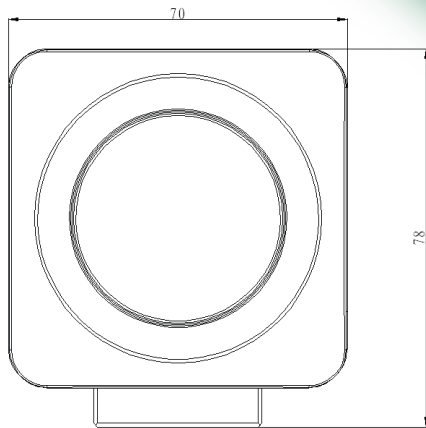

# 2Mp HD Network Zoom Camera

**PTZ-B20ZLC**

## Dimensions (mm)