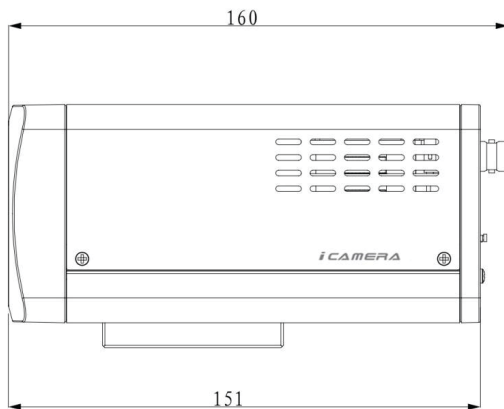

# 2Mp HD Network Zoom Camera

**PTZ-B20ZLC**

## Dimensions (mm)