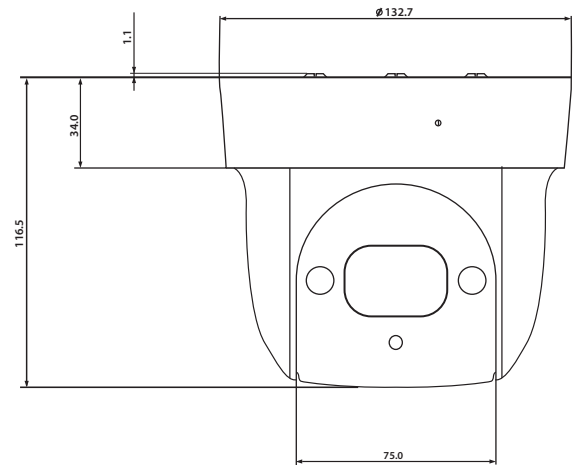

Dimensions (mm)

Accessory (optional)

Technical Specification

Model :	PTZ-D4ZLC
Camera	
Image Sensor	1/2.8" CMOS
Effective Pixels	1920(H)x1080(V), 2Megapixels
Scanning System	Progressive
Electronic Shutter Speed	1/1~1/30,000s
Min. Illumination	Color: 0.05Lux@F1.6; B/W: 0.005Lux@F1.6
S/N Ratio	More than 50dB
Camera Features	
Day/Night	Auto(ICR)/Color/B/W
Backlight Compensation	BLC / HLC / DWDR (Digital WDR)
White Balance	Auto, ATW, Indoor, Outdoor, Manual
Gain Control	Auto/Manual
Noise Reduction	Ultra DNR (2D/3D)
Privacy Masking	Up to 4 areas
Digital Zoom	16x
Lens	
Focal Length	2.7mm~11mm(4x Optical zoom)
Max Aperture	F1.6~ F2.8
Focus Control	Auto / Manual
Angle of View	H: 112.5° ~ 39°
PTZ	
Pan/Tilt Range	Pan: 0° ~ 360° limited; Tilt: 0° ~ 90°, auto flip 180°
Manual Control Speed	Pan: 0.1° ~100° /s; Tilt: 0.1° ~60° /s
Preset Speed	Pan: 100° /s; Tilt: 60° /s
Preset	300
PTZ Mode	5 Pattern, 8 Tour, Auto Pan, Auto Scan
Speed Setup	Human-oriented focal length/ speed adaptation
Power up Action	Auto restore to previous PTZ and lens status after power failure
Idle Motion	Activate Preset/ Pan/ Scan/ Tour/ Pattern if there is no command in the specified period
IR Distance	30m
Video	
Compression	H.264 / MJPEG
Resolution	1080P(1920×1080)/ 720P(1280×720) / D1(704×576/ 704×480) /CIF(352×288/352×240)
Frame Rate	Main Stream Sub Stream
	1080P(1 ~ 25/30fps)/ 720P (1 ~ 50/60fps) D1/CIF(1 ~ 25/30fps)
Bit Rate	H.264: 448K ~ 8192Kbps, MJPEG: 5120K ~ 10240Kbps
Audio	
Compression	G.711a / G.711Mu(32kbps)/ PCM(128kbps)
Interface	Built-in Mic
Network	
Ethernet	RJ-45 (10/100Base-T)
Wi-Fi	N/A
Protocol	IPv4/ IPv6, HTTP, HTTPS, SSL, TCP/IP, UDP, UPnP, ICMP, IGMP, SNMP, RTSP, RTP, SMTP, NTP, DHCP, DNS, PPPOE, DDNS, FTP, IP Filter, QoS, Bonjour, 802.1x
ONVIF	ONVIF Profile S
Max. User Access	20 users
Smart Phone	iPhone, iPad, Android, WindowsPhone
Auxiliary Interface	
Memory Slot	Micro SD, Max 64GB
General	
Power Supply	DC12V,PoE
Power Consumption	10W, 13W (IR on)
Working Environment	-30°C ~ 60°C, Less than 90% RH
Dimensions	Φ132.7 (mm) x 116.5 (mm)
Weight	0.95kg