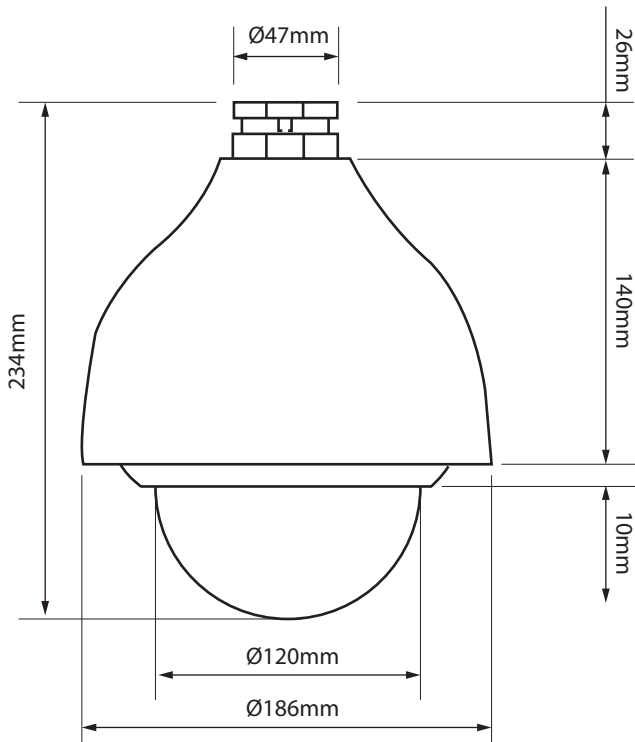

Technical Specifications

Audio

Compression	G.711a / G.711u (32kbps) / PCM (128kbps)
Interface	1/1 channel In/Out

Intelligent Function

IVS (optional)	Tripwire, Intrusion, Abandoned Object Detection, Missing Object Detection
Face Detection	Support

Network

Ethernet	RJ-45 (10/100Base-T)
Protocol	IPv4/IPv6, HTTP, HTTPS, SSL, TCP/IP, UDP, UPnP, ICMP, IGMP, SNMP, RTSP, RTP, SMTP, NTP, DHCP, DNS, PPPOE, DDNS, FTP, IP Filter, QoS, Bonjour
Compatibility	ONVIF PSIA CGI
Max. User Access	20 users
Smart Phone	iPhone, iPad, Android, Windows Phone

General

Power Supply	AC24V/1.5A (± 10%), POE plus (802.3at)
Power Consumption	12W, 22W(Heater on)
Working Environment	-40°C ~ 60°C / Less than 90% RH
Ingress Protection	IP66
Vandal Resistance	IK10 (optional)
Dimensions	Φ186mm x 234mm
Weight	2.3Kg

Auxiliary Interface

Memory Slot	Micro SD, Max 128GB
RS485	N/A
Alarm	2/1 channel In/Out

Dimensions (mm)

Accessories

Mailing Address

VOSTOK Trading L.L.C,
304, 3rd Floor, Al Tawhidi Building,
Khaleed Bin Waleed Road,
P.O. Box: 27106 - Dubai,
UNITED ARAB EMIRATES.

Contact Details

Tel: (+971 4) 3558816
Fax: (+971 4) 3558817
Email : sales1@snappy.ae /
sales2@snappy.ae /
sales3@snappy.ae