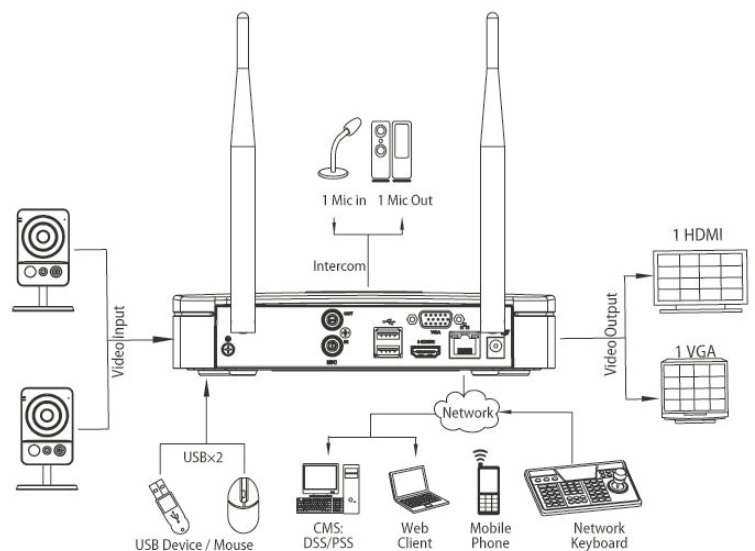

System Connection