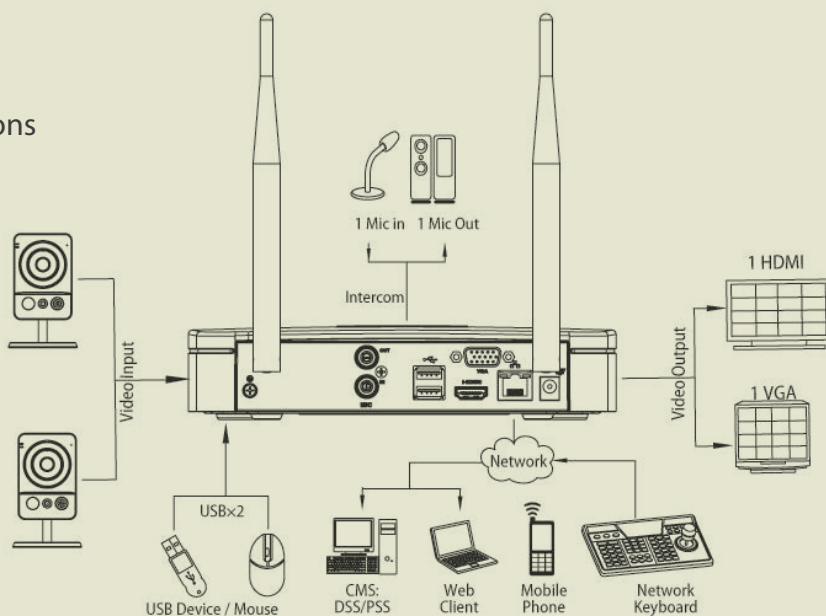

System Connection