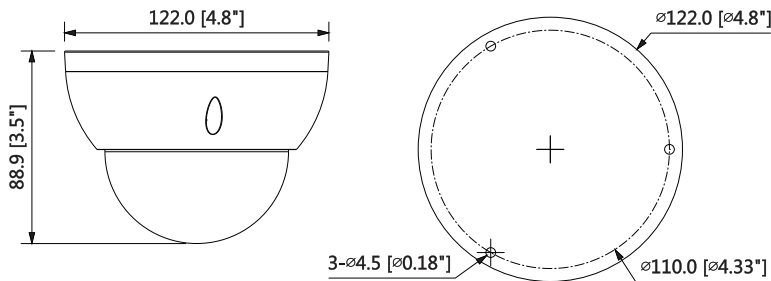

Technical Specification

Environmental		
Operating Conditions	-30° C ~ +60° C (-22° F ~ +140° F) / Less than 95% RH	
Storage Conditions	-30° C ~ +60° C (-22° F ~ +140° F) / Less than 95% RH	
Ingress Protection	IP67	
Vandal Resistance	IK10	
Construction		
Casing	Metal	
Dimensions	φ122mm×88.9mm(4.80"x3.50")	
Net Weight	0.4Kg (0.88lb)	
Gross Weight	0.54Kg(1.19lb)	
Ordering Information		
Type	Model Number	Description
4MP camera	IP - D 4 MWC1 - SS	4MP WDR IR Dome Network Camera IP67H
Accessories (optional)	Junction box	
	Wall mount	
	Pole mount	
	In-celling Mount	

Dimensions (mm/inch)