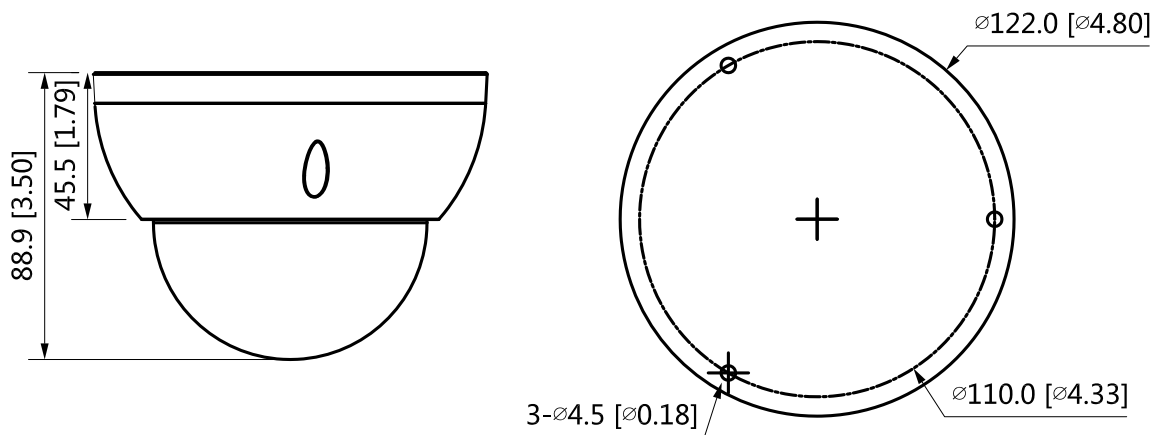

In-Ceiling Mount

DC12V1A Power Adapter

Single-port Long Reach Ethernet over Coax Extender

Integrated Mount Tester

TLC SD Card

Junction Mount	Wall Mount	Wall Mount	Pole Mount	Ceiling Mount	In-Ceiling Mount

Dimensions (mm/inch)