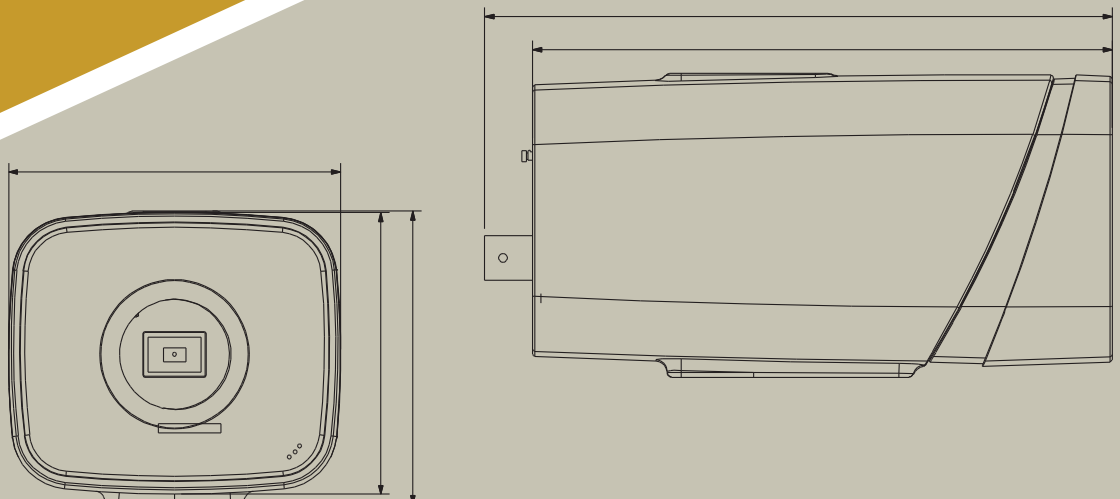

IP-BX4C

Dimensions (mm)

Technical Specifications

Model	IP-BX4C	
Camera		
Image Sensor	1/3" 4Megapixel progressive scan CMOS	
Effective Pixels	2688(H) x1520(V)	
Scanning System	Progressive	
Electronic Shutter Speed	Auto/Manual, 1/3 (4)~1/1000 00s	
Min. Illumination	0. 01Lux/F1.2 (Color), 0.001Lux/F1.2(B/W)	
S/N Ratio	More than 50dB	
Video Output	1 channel BNC (1.0Vp-p, 75Ω)	
Camera Features		
Max. IR LEDs Length	N/A	
Day/Night	Auto(ICR)/Color/B/W	
Backlight Compensation	BLC / HLC / WDR (120dB)	
White Balance	Auto/Sunny/Night/Outdoor/Customized	
Gain Control	Auto/Manual	
Noise Reduction	3D	
Privacy Masking	Up to 4 areas	
EIS	Support	
Smart focus	ABF	
Lens		
Mount Type	C/CS	
Video		
Compression	H.264/H.264B/H.264H/ MJPEG	
Resolution	4M(2688 × 1520)/4M(2 560×1440)/3M(2304×1296)/1080P(1920×1080)/720P(1280×720)/D1(704×576 /704×480)/CIF(352×288 /352×240)	
Frame Rate	Main Stream	4M(1~20fps) /3M(1 ~ 25/30fps)
	Sub Stream	D1/CIF(1 ~ 25/30fps)
	Third Stream	720P(1-20fps)
Bit Rate	H.264: 32K ~ 10Mbps	
ROI	Up to 4 areas	
Audio		
Compression	G.711a / G.711u / AAC	
Interface	1/1 channel In/Out (Built-in Mic)	
Smart Function		
Smart detection	Tripwire	
	Intrusion	
	Abandoned/Missing	
	Scene Change	
	Audio detect	
	Face detect	
Network		

Ethernet	RJ-45 (10/100Base-T)
Wi-Fi	N/A
Protocol	IPv4/IPv6, HTTP, HTTPS, SSL, TCP/IP, UDP, UPnP, ICMP, IGMP, SNMP, RTSP, RTP, SMTP, NTP, DHCP, DNS, PPPOE, DDNS, FTP, IP Filter, QoS, Bonjour, 802.1x
Compatibility	ONVIF, PSIA, CGI
Max. User Access	20 users
Smart Phone	iPhone, iPad, Android, Windows Phone
Auxiliary Interface	
Memory Slot	Micro SD card, Max 128GB
RS485	1
Alarm	2/1 channel In/Out
General	
Power Supply	DC12V/AC24V, PoE (802.3af)
Power Consumption	< 10W (ABF&ICR on)
Working Environment	-30°C~+60°C, Less than 95% RH
Ingress Protection	N/A
Dimensions	74.1mm×65.5mm×135.4mm
Weight	0.3Kg