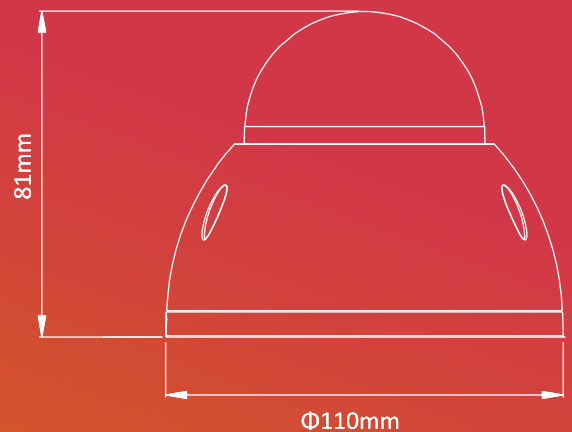

4K Ultra HD Network IR Mini Dome Camera

Features

- 1/2.3" 4K progressive scan CMOS
- H.264&MJPEG dual-stream encoding
- 15fps@4K(3840× 2160)
- DWDR, Day/Night(ICR), 3DNR,AWB,AGC,BLC
- Multiple network monitoring:
 - Web viewer, Snappy Universal CMS
- 4mm fixed lens
- Max. IR LEDs Length 20m
- IP66, IK10, PoE

IP-D4KFC

Dimensions (mm)

Technical Specifications

Model	IP-D4KFC	
Camera		
Image Sensor	1/2.3" 4K progressive scan CMOS	
Effective Pixels	3840(H)x2160(V)	
Scanning System	Progressive	
Electronic Shutter Speed	Auto/Manual, 1/ 3(4)~1/10000s	
Min. Illumination	0. 1Lux/F1. 6 (Color), 0 Lux/F1.8(IR on)	
S/N Ratio	More than 50dB	
Video Output	N/A	
Camera Features		
Max. IR LEDs Length	20m	
Day/Night	Auto(ICR)/Color/B/W	
Backlight Compensation	BLC / HLC / DWDR	
White Balance	Auto/Manual	
Gain Control	Auto/Manual	
Noise Reduction	3D	
Privacy Masking	Up to 4 areas	
Lens		
Focal Length	4mm	
Max Aperture	F1.6	
Focus Control	Manual	
Angle of View	H: 80°	
Lens Type	Fixed lens	
Mount Type	Board -in Type	
Video		
Compression	H.264 / MJPEG	
Resolution	4K(3840 × 2160)/ 1080P (1920 × 1080)/720P(1280 × 720)/D1(704 × 576 / 704 × 480) /CIF(352 × 288 / 352 × 240)	
Frame Rate	Main Stream	4K(1~15 fps)/ 3M/ 1080P/ (1 ~ 25/30fps)
	Sub Stream	D1/CIF(1 ~ 25/30fps)
Bit Rate	H.264: 20K ~ 16Mbps	
Audio		
Compression	N/A	
Interface	N/A	
Network		
Ethernet	RJ-45 (10/100Base -T)	
Wi-Fi	N/A	
Protocol	IPv4/IPv6, HTTP, HTTPS, SSL, TCP/IP, UDP, UPnP, ICMP, IGMP, SNMP, RTSP, RTP, SMTP, NTP, DHCP, DNS, PPPoE, DDNS, FTP, IP Filter, QoS, Bonjour	
Compatibility	ONVIF , PSIA, CGI	
Max. User Access	20 users	

Smart Phone	iPhone, iPad, Android, Windows Phone
Auxiliary Interface	
Memory Slot	N/A
RS485	N/A
Alarm	N/A
PIR Sensor Range	N/A
General	
Power Supply	DC12V, PoE (802.3af)
Power Consumption	<7W
Working Environment	-30°C~+60°C, Less than 95% RH
Ingress Protection	IP66
Vandal Resistance	IK10
Dimensions	Φ110mm×81mm
Weight	406g(531.8g with packaging)