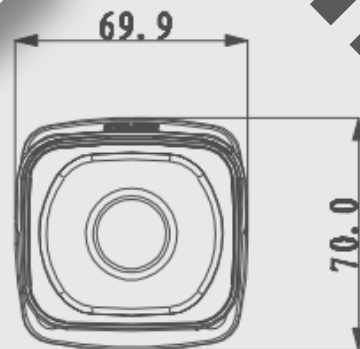

4K Ultra HD Network Small IR-Bullet Camera

IP-B4KFC

Features

- 1/2.3" 4K progressive scan CMOS
- H.264 & MJPEG dual-stream encoding
- Max 15fps@4K(3840× 2160)
- DWDR, Day/Night(ICR), 3DNR,AWB,AGC,BLC
- Multiple network monitoring:
Web viewer, Snappy Universal CMS
- 4mm fixed lens
- Max. IR LEDs Length 30m
- IP66, PoE

Dimensions (mm)

Technical Specifications

Model	IP-B4KFC	
Camera		
Image Sensor	1/2.3" 4K progressive scan CMOS	
Effective Pixels	3840(H)x2160(V)	
Scanning System	Progressive	
Electronic Shutter Speed	Auto/Manual, 1/ 3(4)~1/10000s	
Min. Illumination	0.1Lux/F1.6 (Color), 0Lux/F1.6(IR on)	
S/N Ratio	More than 50dB	
Video Output	N/A	
Camera Features		
Max. IR LEDs Length	30m	
Day/Night	Auto(ICR)/Color/B/W	
Backlight Compensation	BLC / HLC / DWDR	
White Balance	Auto/Manual	
Gain Control	Auto/Manual	
Noise Reduction	3D	
Privacy Masking	Up to 4 areas	
Lens		
Focal Length	4mm	
Max Aperture	F1.6	
Focus Control	Manual	
Angle of View	H:80°	
Lens Type	Fixed lens	
Mount Type	Board -in Type	
Video		
Compression	H.264 / M JPEG	
Resolution	4K(3840 × 2160) 3M(2048 × 1536)/1080P (1920 × 1080)/720P (1280 × 720) /D1(704 × 576 /704 × 480) / CIF(352 × 288 /352 × 240)	
Frame Rate	Main Stream	4K(1~ 15fps)/3M/ 1080P/ (1 ~ 25/30fps)
	Sub Stream	D1/CIF(1 ~ 25/30fps)
Bit Rate	H.264: 20K ~ 16Mbps	
Audio		
Compression	N/A	
Interface	N/A	
Network		
Ethernet	RJ-45 (10/100Base -T)	
Wi-Fi	N/A	
Protocol	IPv4/IPv6, HTTP, HTTPS, SSL, TCP/IP, UDP, UPnP, ICMP, IGMP, SNMP, RTSP, RTP, SMTP, NTP, DHCP, DNS, PPPOE, DDNS, FTP, IP Filter, QoS, Bonjour	
Compatibility	ONVIF ,PSIA,CGI	
Max. User Access	20users	

Smart Phone	iPhone, iPad, Android, Windows Phone
Auxiliary Interface	
Memory Slot	N/A
RS485	N/A
Alarm	N/A
PIR Sensor Range	N/A
General	
Power Supply	DC12V, PoE (802.3af)
Power Consumption	<7.5W
Working Environment	-30°C~+60°C, Less than 95% RH
Ingress Protection	IP66
Vandal Resistance	N/A
Dimensions	178.4 mm×70mm×69.9 mm
Weight	528g(683.4g with packaging)