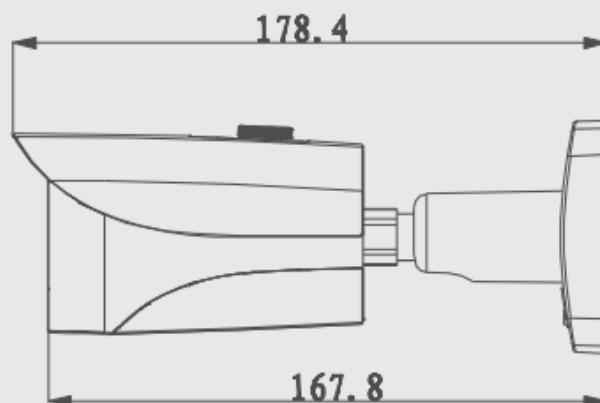

4K Ultra HD Network Small IR-Bullet Camera

IP-B4KFC

Features

- 1/2.3" 4K progressive scan CMOS
- H.264 & MJPEG dual-stream encoding
- Max 15fps@4K(3840× 2160)
- DWDR, Day/Night(ICR), 3DNR,AWB,AGC,BLC
- Multiple network monitoring:
Web viewer, Snappy Universal CMS
- 4mm fixed lens
- Max. IR LEDs Length 30m
- IP66, PoE

Dimensions (mm)

Technical Specifications

Model	IP-B4KFC	
Camera		
Image Sensor	1/2.3" 4K progressive scan CMOS	
Effective Pixels	3840(H)x2160(V)	
Scanning System	Progressive	
Electronic Shutter Speed	Auto/Manual, 1/ 3(4)~1/10000s	
Min. Illumination	0.1Lux/F1.6 (Color), 0Lux/F1.6(IR on)	
S/N Ratio	More than 50dB	
Video Output	N/A	
Camera Features		
Max. IR LEDs Length	30m	
Day/Night	Auto(ICR)/Color/B/W	
Backlight Compensation	BLC / HLC / DWDR	
White Balance	Auto/Manual	
Gain Control	Auto/Manual	
Noise Reduction	3D	
Privacy Masking	Up to 4 areas	
Lens		
Focal Length	4mm	
Max Aperture	F1.6	
Focus Control	Manual	
Angle of View	H:80°	
Lens Type	Fixed lens	
Mount Type	Board -in Type	
Video		
Compression	H.264 / M JPEG	
Resolution	4K(3840 × 2160) 3M(2048 × 1536)/1080P (1920 × 1080)/720P (1280 × 720) /D1(704 × 576 /704 × 480) / CIF(352 × 288 /352 × 240)	
Frame Rate	Main Stream	4K(1~ 15fps)/3M/ 1080P/ (1 ~ 25/30fps)
	Sub Stream	D1/CIF(1 ~ 25/30fps)
Bit Rate	H.264: 20K ~ 16Mbps	
Audio		
Compression	N/A	
Interface	N/A	
Network		
Ethernet	RJ-45 (10/100Base -T)	
Wi-Fi	N/A	
Protocol	IPv4/IPv6, HTTP, HTTPS, SSL, TCP/IP, UDP, UPnP, ICMP, IGMP, SNMP, RTSP, RTP, SMTP, NTP, DHCP, DNS, PPPOE, DDNS, FTP, IP Filter, QoS, Bonjour	
Compatibility	ONVIF ,PSIA,CGI	
Max. User Access	20users	

Smart Phone	iPhone, iPad, Android, Windows Phone
Auxiliary Interface	
Memory Slot	N/A
RS485	N/A
Alarm	N/A
PIR Sensor Range	N/A
General	
Power Supply	DC12V, PoE (802.3af)
Power Consumption	<7.5W
Working Environment	-30°C~+60°C, Less than 95% RH
Ingress Protection	IP66
Vandal Resistance	N/A
Dimensions	178.4 mm×70mm×69.9 mm
Weight	528g(683.4g with packaging)