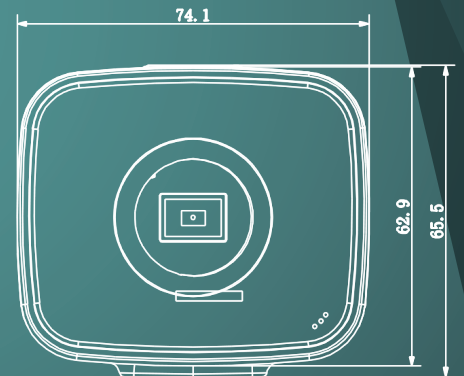

# 2MP Full HD WDR Network Camera

### Dimensions (mm)