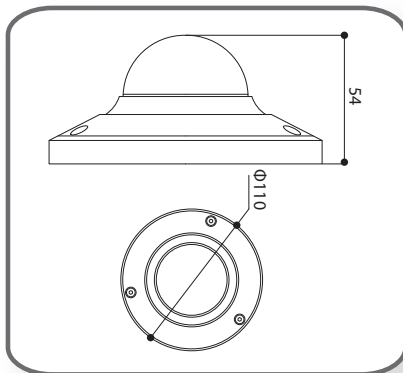

Features

Technical Specification

Audio	
Compression	G.711a/G.711u/PCM
Interface	1/1 channel In/Out(Built in Mic)
Network	
Ethernet	RJ-45 (10/100Base-T)
Wi-Fi	N/A
Protocol	IPv4/IPv6, HTTP, HTTPS, SSL, TCP/IP, UDP, UPnP, ICMP, IGMP, SNMP, RTSP, RTP, SMTP, NTP, DHCP, DNS, PPPOE, DDNS, FTP, IP Filter, QoS, Bonjour
Compatibility	ONVIF,PSIA,CGI
Max. User Access	20 users
Smart Phone	iPhone, iPad, Android, Windows Phone
Auxiliary Interface	
Memory Slot	Micro SD, Max 64GB
RS485	N/A
Alarm	1/1 channel In/Out
PIR Sensor Range	N/A
General	
Power Supply	DC12V,PoE
Power Consumption	Max 6W
Working Environment	-30°C~+60°C, Less than 95% RH
Ingress Protection	N/A
Vandal Resistance	IK10
Dimensions	Φ110mm×54mm
Weight	0.25kg

Dimensions (mm)