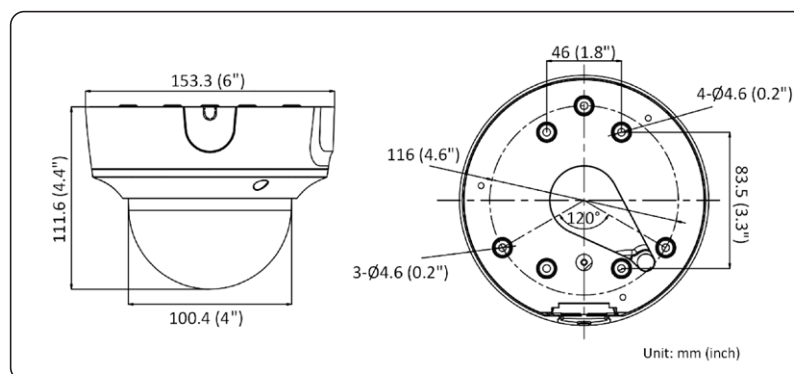

Event	
Basic Event	Motion detection (human and vehicle targets classification), video tampering alarm, exception
Smart Event	Line crossing detection, intrusion detection, region entrance detection, region exiting detection, unattended baggage detection, object removal detection
Linkage	Upload to FTP/NAS/memory card, notify surveillance center, send email, trigger recording, trigger capture, trigger alarm output
General	
Power	12 VDC $\pm$ 25%, 0.88 A, max. 10.5 W, $\varnothing$ 5.5 mm coaxial power plug, reverse polarity protection PoE: (802.3af, Class 3, 36 V to 57 V), 0.35 A to 0.22 A, max. 12.5 W
Firmware Version	5.5.115
Software Reset	Yes
Web Client Language	33 languages English, Russian, Estonian, Bulgarian, Hungarian, Greek, German, Italian, Czech, Slovak, French, Polish, Dutch, Portuguese, Spanish, Romanian, Danish, Swedish, Norwegian, Finnish, Croatian, Slovenian, Serbian, Turkish, Korean, Traditional Chinese, Thai, Vietnamese, Japanese, Latvian, Lithuanian, Portuguese (Brazil), Ukrainian
General Function	Anti-flicker, heartbeat, password reset via email, pixel counter
Storage Conditions	-30 °C to 60 °C (-22 °F to 140 °F). Humidity 95% or less (non-condensing)
Startup and Operating Conditions	-30 °C to 60 °C (-22 °F to 140 °F). Humidity 95% or less (non-condensing)
Material	Upper cover and base: metal Bubble: plastic
Camera Dimension	$\varnothing$ 153.3 mm $\times$ 111.6 mm ( $\varnothing$ 6" $\times$ 4.4")
Package Dimension	244 mm $\times$ 174 mm $\times$ 173 mm (9.6" $\times$ 6.9" $\times$ 6.8")
Camera Weight	Approx. 890 g (2 lb.)
With Package Weight	Approx. 1480 g (3.3 lb.)

## Dimensions (mm/inch)