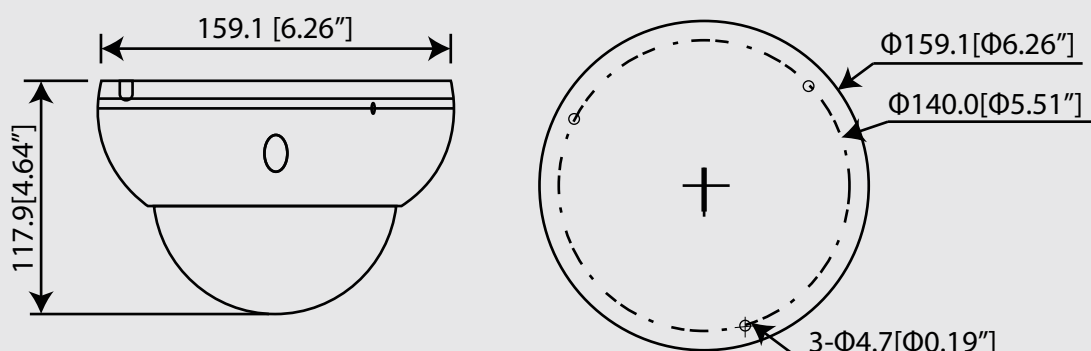

## Dimensions(mm/inch)

# Technical Specifications

Camera	
Image Sensor	1/1.8" 6Megapixel progressive scan CMOS
Effective Pixels	3072(H)x2048(V)
RAM/ROM	1024MB/128MB
Scanning System	Progressive
S/N Ratio	More than 50dB
Minimum Illumination	0.02Lux/F1.53( Color), 0Lux/F1.53(IR on)
IR Distance	Distance up to 50m(164ft)
IR On/Off Control	Auto/Manual
IR LEDs	3
Lens	
Lens Type	Motorized /Auto Iris(HALL)
Mount Type	Board-in
Focal Length	4.1~16.4mm motorized
Max. Aperture	F1.53
Angle of View	H: 107°~35°, V:60°~25°
Optical Zoom	4x
Close Focus Distance	1m(3.28ft)
Pan/Tilt/Rotation	
Pan/Tilt/Rotation Range	Pan:0°~355°; Tilt:0°~65°; Rotation:0°~355°
Intelligence	
IVS (optional)	Tripwire, Intrusion, Object Abandoned/Missing
Advanced Intelligent Functions	Face Detection, People Counting, Heat Map
Video	
Compression	H.265/H.264
Digital Zoom	16x
Streaming Capability	3 Streams
Resolution	6M(3072x2048)/ 5M(2560x1920)/ 3M(2048x1536)/ 3M(2304x1296) 1080P(1920x1080)/ 1.3M(1280x960)/720P (1280x720)/ D1(704x576/704x480) / VGA(640x480)/ CIF(352x288/342x240)
Frame Rate	Main Stream: 6M(1~25/30fps) Sub Stream: D1 (1 ~ 25/30fps) Third Stream: 1080P(1~25/30fps)
Bit Rate Control	CBR/VBR
Bit Rate	H.264: 24~ 16384Kbps H.265: 14~ 9984Kbps
Day/Night	Auto(ICR)/Color/B/W
BLC Mode	BLC / HLC / DWDR/ SSA
White Balance	Auto/Natural/Street Lamp/Outdoor/Manual
Gain Control	Auto/Manual