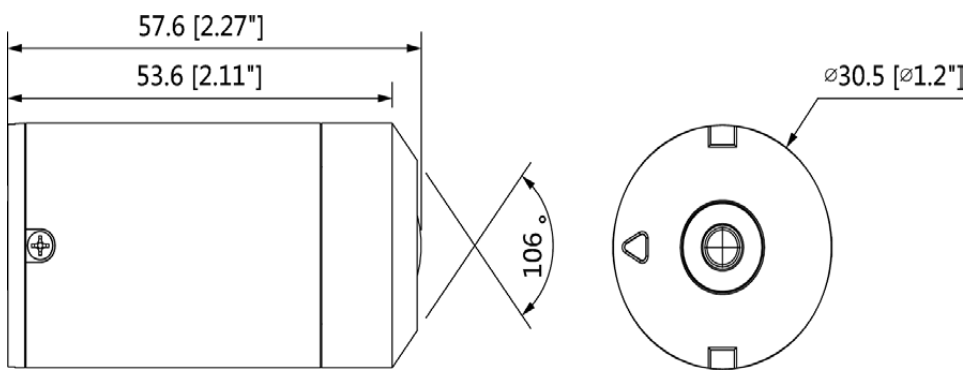

Dimensions (mm/inch)

Mailing Address

VOSTOK Trading L.L.C,
304, 3rd Floor, Al Tawhidi Building,
Khaleed Bin Waleed Road,
P.O. Box: 27106 - Dubai,
UNITED ARAB EMIRATES.

Contact Details

Tel : (+971 4) 3558816
Fax : (+971 4) 3558817
Email : sales1@snappy.ae /
sales2@snappy.ae /
sales3@snappy.ae