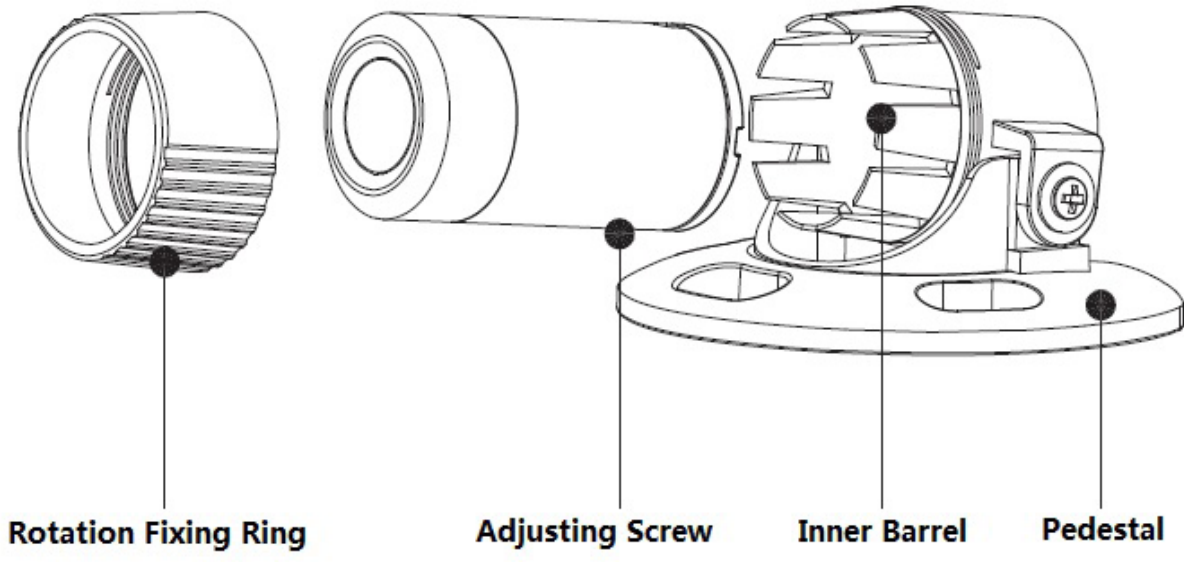

Installation