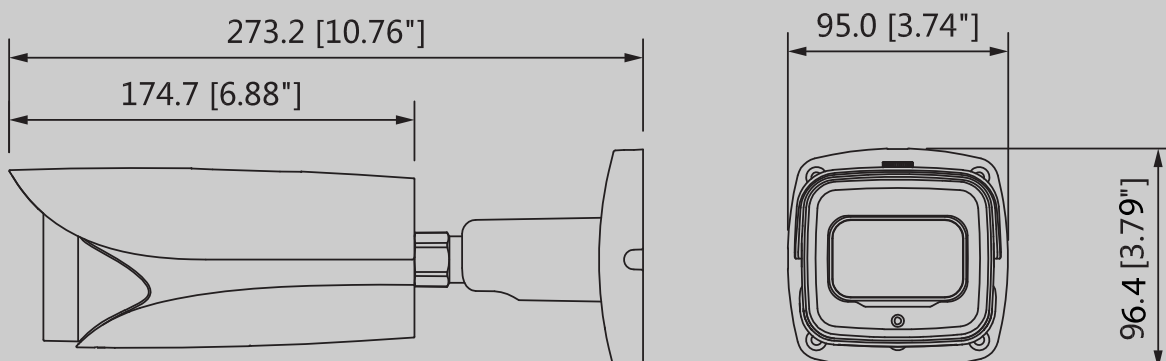

Accessories

Dimensions(mm/inch)

Technical Specifications

Camera	
Image Sensor	1/1.7" 12Megapixel progressive scan CMOS
Effective Pixels	4000(H)x3000(V)
RAM/ROM	1024MB/128MB
Scanning System	Progressive
S/N Ratio	More than 50dB
Minimum Illumination	0.02Lux/F1.53(Color), 0Lux/F1.53(IR on)
IR Distance	Distance up to 50m(164ft)
IR On/Off Control	Auto/Manual
IR LEDs	4
Lens	
Lens Type	Motorized /Auto Iris(HALL)
Mount Type	Board-in
Focal Length	4.1~16.4mm motorized
Max. Aperture	F1.53
Angle of View	H: 85°~35°, V:63°~26°
Optical Zoom	4x
Close Focus Distance	0.5m(1.64ft)
Pan/Tilt/Rotation	
Pan/Tilt/Rotation Range	Pan:0°~360°; Tilt:0°~90°; Rotation:0°~360°
Intelligence	
IVS (optional)	Tripwire, Intrusion, Object Abandoned/Missing
Advanced Intelligent Functions	Face Detection, People Counting, Heat Map
Video	
Compression	H.265/H.264
Digital Zoom	16x
Streaming Capability	3 Streams
Resolution	12M(4000x3000)/ 4K(3840x2160)/ 6M(3072x2048)/ 5M(2560x1920)/3M(2048x1536)/ 3M(2304x1296)/ 1080P(1920x1080)/ 1.3M(1280x960)/720P (1280x720)/ D1(704x576/704x480) / VGA(640x480)/ CIF(352x288/342x240)
Frame Rate	Main Stream: 12M(1~20fps)/ 4K(1~25/30fps) Sub Stream: D1 (1 ~ 25/30fps) Third Stream: 1080P(1~25/30fps)
Bit Rate Control	CBR/VBR
Bit Rate	H.264: 24~ 16384Kbps H.265: 14~ 9984Kbps
Day/Night	Auto(ICR)/Color/B/W
BLC Mode	BLC / HLC / DWDR / SSA
White Balance	Auto/Natural/Street Lamp/Outdoor/Manual
Gain Control	Auto/Manual