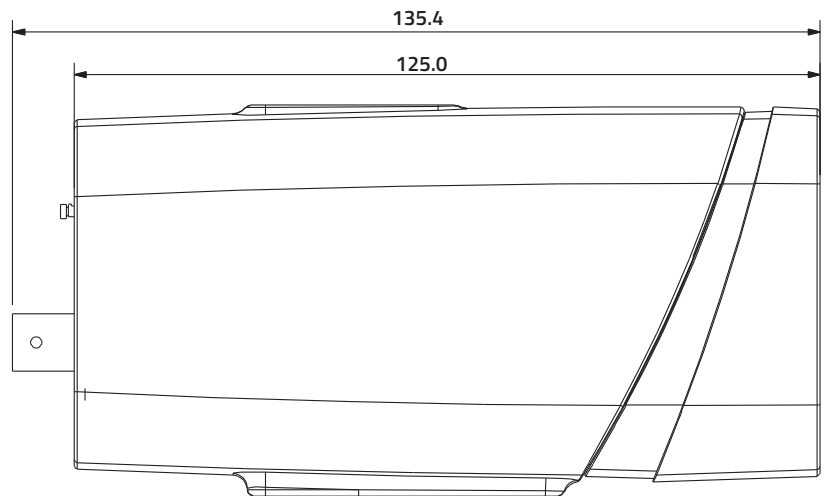

# 12 Megapixel Ultra HD Network Camera

**IP-BX12C**

Dimensions (mm)

Smart Phone	iPhone, iPad, Android, Windows Phone
Auxiliary Interface	
Memory Slot	Micro SD, Max 128GB
RS485	1 port
Alarm	2/1 channel In/Out
General	
Power Supply	DC12V/ AC24V, PoE (802.3af)
Power Consumption	Max 12W (ABF&ICR on)
Working Environment	-30°C~+60°C, Less than 95% RH
Ingress Protection	N/A
Dimensions	74.1mm×65.5mm×135.4mm
Weight	0.3Kg