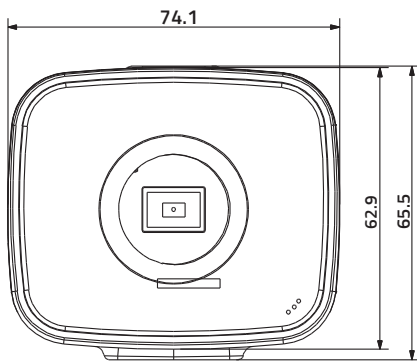

Dimensions (mm)

## Technical Specifications

Model	IP-BX12C	
Camera		
Image Sensor	1/1.7" 12Megapixel CMOS	
Effective Pixels	4000(H)x3000(V)	
Scanning System	Progressive	
Electronic Shutter Speed	Auto/Manual, 1/3~1/10000s	
Min. Illumination	Color: 0.01Lux/F1.2, B/W: 0.001Lux/F1.2	
S/N Ratio	More than 50dB	
Video Output	1 channel BNC (1.0Vp-p,75Ω)	
Camera Features		
Max. IR LEDs Length	N/A	
Day/Night	Auto(ICR)/Color/B/W	
Backlight Compensation	BLC / HLC / DWDR	
White Balance	Auto/Manual	
Gain Control	Auto/Manual	
Noise Reduction	3D	
Privacy Masking	Up to 4 areas	
EIS	Support	
Ultra Defog	Support	
Smart focus	ABF	
Lens		
Mount Type	C/CS	
Video		
Compression	H.264/M JPEG	
Resolution	12M(4000×3000)/8M(3840 ×2160)/1080P(1920×1080)/720P(1280 ×720) /D1(704×576) /CIF(352×288)	
Frame Rate	Main Stream	12M(1~15fps) /8M/ 1080P (1~25/30fps)
	Sub Stream	D1/CIF(1 ~ 25/30fps)
	Third Stream	1080P/720P/D1(1 ~ 25/30fps)
Bit Rate	H.264: 32Kbps~ 16Mbps	
ROI	Up to 4 areas	
Audio		
Compression	G.711a / G.711u/AAC	
Interface	1/1 channel In/Out (Built in Mic)	
Network		
Ethernet	RJ-45 (10/100 /1000 Base - T)	
Wi-Fi	N/A	
Protocol	IPv4/IPv6, HTTP, HTTPS, SSL, TCP/IP, UDP, UPnP, ICMP, IGMP, SNMP, RTSP, RTP, SMTP, NTP, DHCP, DNS, PPPOE, DDNS, FTP, IP Filter, QoS, Bonjour	
Compatibility	ONVIF, PSIA, CGI	
Max. User Access	20 users	

Smart Phone	iPhone, iPad, Android, Windows Phone
Auxiliary Interface	
Memory Slot	Micro SD, Max 128GB
RS485	1 port
Alarm	2/1 channel In/Out
General	
Power Supply	DC12V/ AC24V, PoE (802.3af)
Power Consumption	Max 12W (ABF&ICR on)
Working Environment	-30°C~+60°C, Less than 95% RH
Ingress Protection	N/A
Dimensions	74.1mm×65.5mm×135.4mm
Weight	0.3Kg