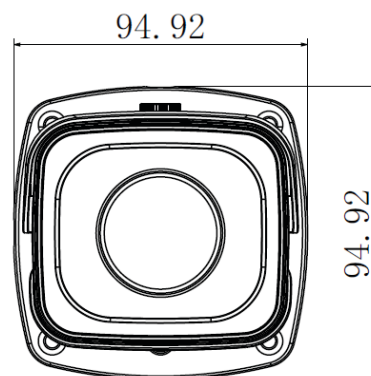

# 12 Megapixel Ultra HD Network Bullet Camera

**IP-B12MVFC**

## Features

- 1/1.7" 12Megapixel progressive scan CMOS
- Support H.264&MJPEG dual codec
- Max 15fps@12Mp(4000× 3000),25/30fps@4K(3840x2160)
- DWDR,Day/Night(ICR), 3DNR, AWB, AGC, BLC
- Multiple network monitoring: Web viewer, Snappy Universal CMS
- 4.1mm ~16.4mm motorized lens
- Max. IR LEDs Length 50m
- IP67, PoE

## Dimensions (mm)

## Technical Specifications

Model	<b>IP-B12MVFC</b>	
<b>Camera</b>		
Image Sensor	1/1.7" 12Megapixel CMOS	
Effective Pixels	4000(H)x3000(V)	
Scanning System	Progressive	
Electronic Shutter Speed	Auto/Manual, 1/3 (4)~1/100 000s	
Min. Illumination	0.05Lux/F1.4(Color); 0Lux/F1.4(IR on)	
S/N Ratio	More than 5 0dB	
Video Output	1 channel BNC (1.0Vp-p,75Ω)	
<b>Camera Features</b>		
Max. IR LEDs Length	50m	
Day/Night	Auto(ICR)/Color/B/W	
Backlight Compensation	BLC / HLC / DWDR	
White Balance	Auto/Sunny/Night/Outdoor/Customized	
Gain Control	Auto/Manual	
Noise Reduction	3D	
Privacy Masking	Up to 4 areas	
EIS	Support	
Ultra Defog	Support	
Smart focus	Auto focus	
<b>Lens</b>		
Focal Length	4.1-16.4mm	
Max Aperture	F1.53	
Focus Control	Manual	
Angle of View	H: 84.5 ° ~ 34 °	
Lens Type	Zoom lens/Auto Iris	
<b>Video</b>		
Compression	H.264/H.264B/H.264H/ MJPEG	
Resolution	12M(4000x3000) /8M(4096 ×2160)/ 8M(3840 ×2160)/ 1080P(1920×1080)/720P(1280×720) /D1(704×576) /CIF(352×288)	
Frame Rate	Main Stream	12M(1~15fps)/ 8M(4096x2160) (1~25/30fps)
	Sub Stream	D1/CIF(1 ~ 25/30fps)
	Third Stream	1080P/720P/D1(1 ~ 25/30fps)
Bit Rate	H.264: 32Kbps~ 16Mbps	
ROI	Up to 4 areas	
<b>Audio</b>		
Compression	G.711a / G.711u /AAC	
Interface	1/1 channel In/Out	
<b>Smart Function</b>		
Smart detection	Tripwire	
	Intrusion	
	Scene change	