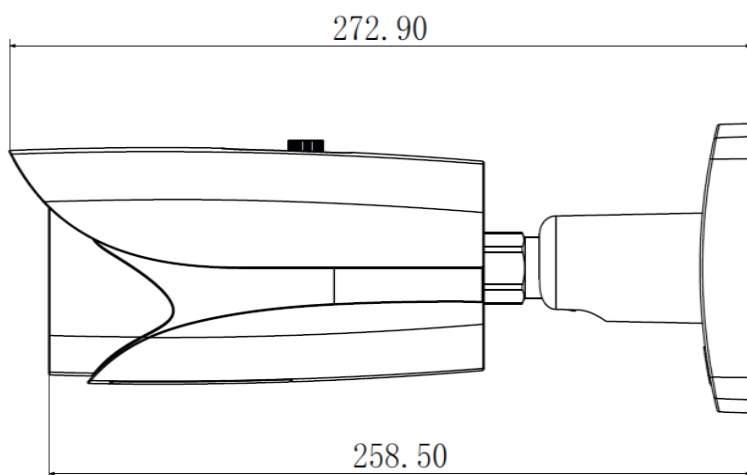

## Features

- 1/1.7" 12Megapixel progressive scan CMOS
- Support H.264&MJPEG dual codec
- Max 15fps@12Mp(4000× 3000),25/30fps@4K(3840x2160)
- DWDR,Day/Night(ICR), 3DNR, AWB, AGC, BLC
- Multiple network monitoring: Web viewer, Snappy Universal CMS
- 4.1mm ~16.4mm motorized lens
- Max. IR LEDs Length 50m
- IP67, PoE

## Dimensions (mm)

## Technical Specifications

Model	<b>IP-B12MVFC</b>	
<b>Camera</b>		
Image Sensor	1/1.7" 12Megapixel CMOS	
Effective Pixels	4000(H)x3000(V)	
Scanning System	Progressive	
Electronic Shutter Speed	Auto/Manual, 1/3 (4)~1/100 000s	
Min. Illumination	0.05Lux/F1.4(Color); 0Lux/F1.4(IR on)	
S/N Ratio	More than 5 0dB	
Video Output	1 channel BNC (1.0Vp-p,75Ω)	
<b>Camera Features</b>		
Max. IR LEDs Length	50m	
Day/Night	Auto(ICR)/Color/B/W	
Backlight Compensation	BLC / HLC / DWDR	
White Balance	Auto/Sunny/Night/Outdoor/Customized	
Gain Control	Auto/Manual	
Noise Reduction	3D	
Privacy Masking	Up to 4 areas	
EIS	Support	
Ultra Defog	Support	
Smart focus	Auto focus	
<b>Lens</b>		
Focal Length	4.1-16.4mm	
Max Aperture	F1.53	
Focus Control	Manual	
Angle of View	H: 84.5 ° ~ 34 °	
Lens Type	Zoom lens/Auto Iris	
<b>Video</b>		
Compression	H.264/H.264B/H.264H/ MJPEG	
Resolution	12M(4000x3000) /8M(4096 ×2160)/ 8M(3840 ×2160)/ 1080P(1920×1080)/720P(1280×720) /D1(704×576) /CIF(352×288)	
Frame Rate	Main Stream	12M(1~15fps)/ 8M(4096x2160) (1~25/30fps)
	Sub Stream	D1/CIF(1 ~ 25/30fps)
	Third Stream	1080P/720P/D1(1 ~ 25/30fps)
Bit Rate	H.264: 32Kbps~ 16Mbps	
ROI	Up to 4 areas	
<b>Audio</b>		
Compression	G.711a / G.711u /AAC	
Interface	1/1 channel In/Out	
<b>Smart Function</b>		
Smart detection	Tripwire	
	Intrusion	
	Scene change	