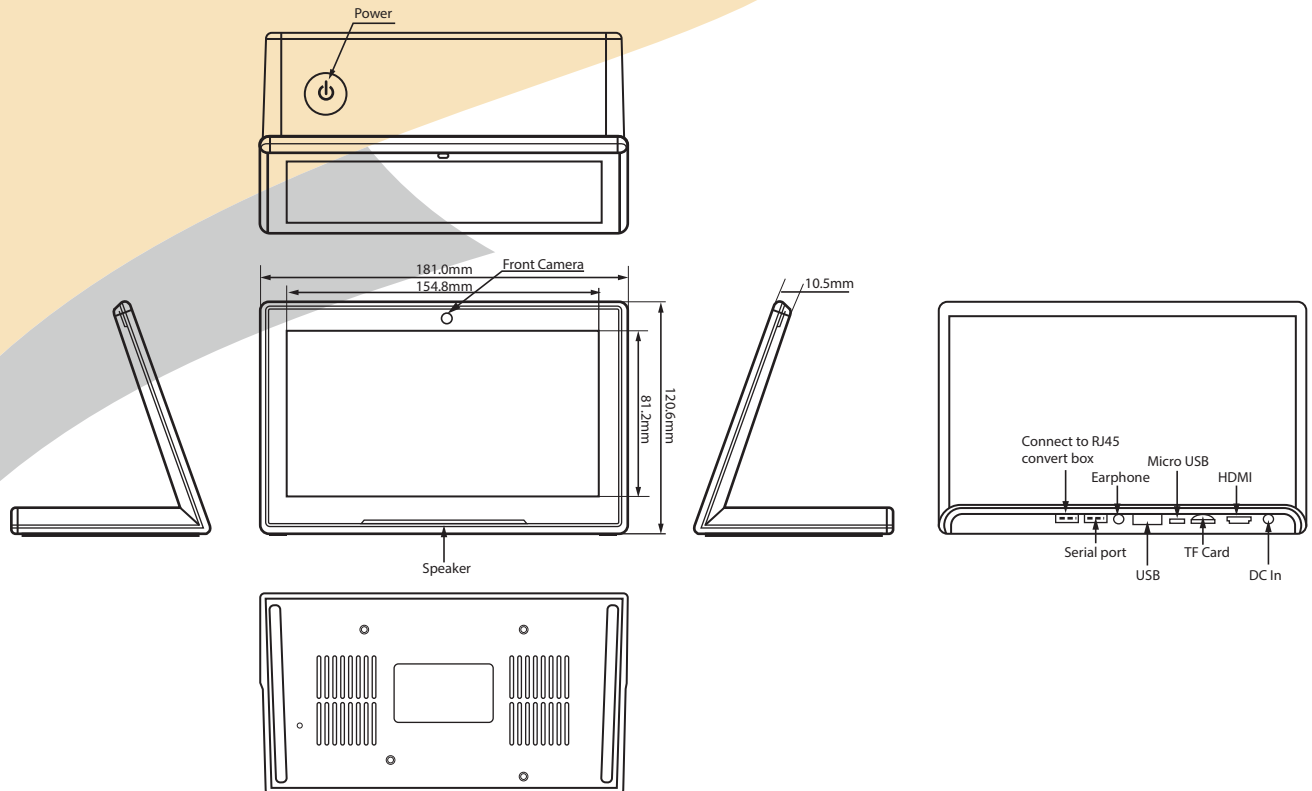

Interface

Card slot	TF, Support up to 32GB
Micro USB	Micro USB OTG
USB	USB Host
HDMI	HDMI output
Power jack	DC power input
Earphone	3.5mm Earphone
Serial port	4P-2.0mm, serial port
RJ45	4P-2.0mm connect to RJ45 box

AVAILABLE COLORS	
WHITE	CC-HP7008-W
BLACK	CC-HP7008-B

Dimensions in mm

Product Measurement in mm

Unit (Without packaging)		
L	W	H
181	10.5	120.6
Net(kg)	0.38kg	

Giftbox (With Packaging)		
L	W	H
225	157	119
Net(kg)	0.81kg	