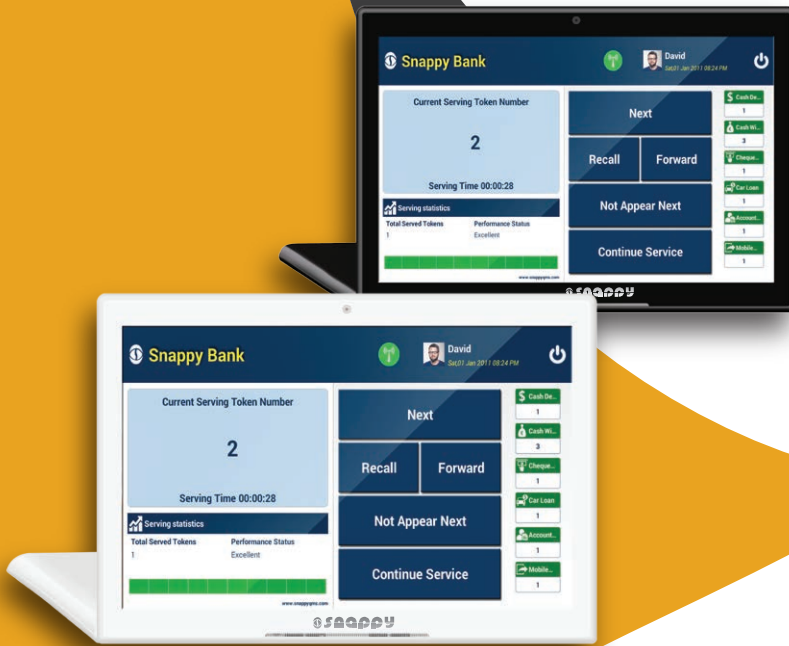

Counter Call Unit 7inch

Features:

- Easy, Customizable and Reliable
- Interactive Graphical User Interface
- Touch Screen
- Responsive WEB Interface for PC
- Multi Language support
- Service Processing with Ticket Priority
- Ticket Recalling
- Queued Ticket Monitoring
- Forward Ticket to Other Counter
- Service Forwarding
- Selective Ticket Calling
- User Self Performance Monitoring
- Warning Alert Receiving

Technical Specification

System

CPU	Quad core cortex A7,1.3G
RAM	1GB
Internal memory	8GB
Operation system	Android 6.0
Touch screen	5-Point capacitive touch

Display

Panel	7"LCD IPS panel
Resolution	1024*600
Contrast Ratio	500
Luminance	250cd/m2
Aspect Ratio	16:9