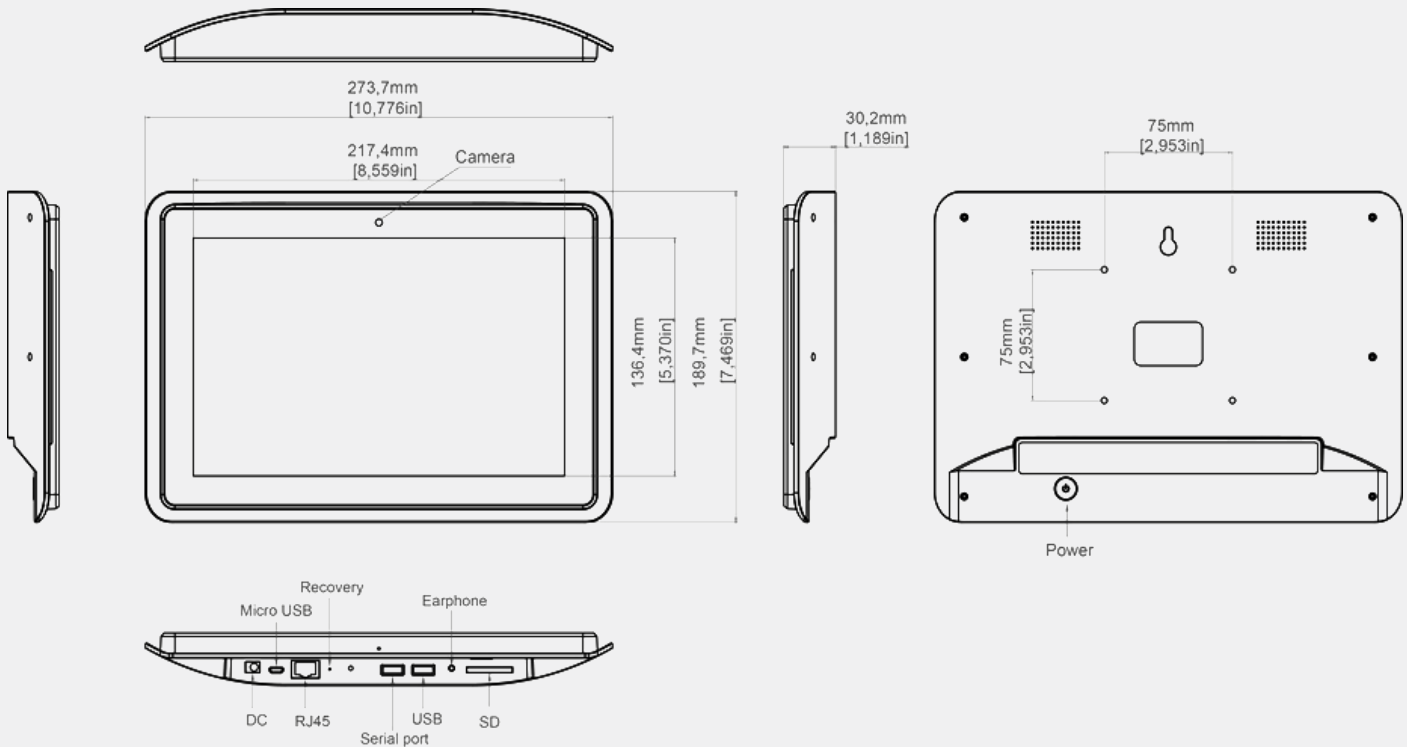

Snappy Counter Display 10.1 inch

AQ0109C

Technical Specifications

System	CPU	RK3288, Quad-core cortex A17, 1.8G
	RAM	2 GB
	Internal Memory	8 GB
	Operation System	Android 5.1
Display	Panel	10.1" LCD IPS panel
	Resolution	1280*800
	Active area	216.96(H)x135.6mm(V)
	Display mode	Normally black, IPS
	Viewing angle	85/85/85/85(L/R/U/D)
	Contrast ratio	800
	Luminance	300cd/m2
	Aspect Ratio	16:10
Network	WiFi	802.11b/g/n
	Ethernet	100M/1000M ethernet
	Bluetooth	Bluetooth 4.0
Interface	Card slot	SD card
	USB	USB Host
	Micro USB	Micro USB OTG
	USB	USB for serial
	RJ45 with POE	RJ45
	POE	IEEE802.3at/af
	Power jack	DC power input
	Earphone	3.5mm Earphone + Micphone
Media play	Video format	MPEG-1,MPEG-2,MPEG-4,H.263,H.264,VC1,RV etc., support up to 4K
	Audio format	MP3/WMA/AAC etc.
	Photo	jpeg
	VESA	75x75mm
	Speaker	2*1.5W
	LED Light bar	LED Light bar
	Camera	2.0M/P, Front camera
	Language	Multi-language
Accessories	Adapter	Adapter, 12V/1.5A
	User manual	yes

Product Measurement (mm)

Unit (Without packaging)			Giftbox (With Packaging)			Carton 5pcs/CTN		
L	W	H	L	W	H	L	W	H
273.7mm	189.7mm	30.2mm	320mm	228mm	50mm	530mm	243mm	320mm

Product Diagram

Product Images