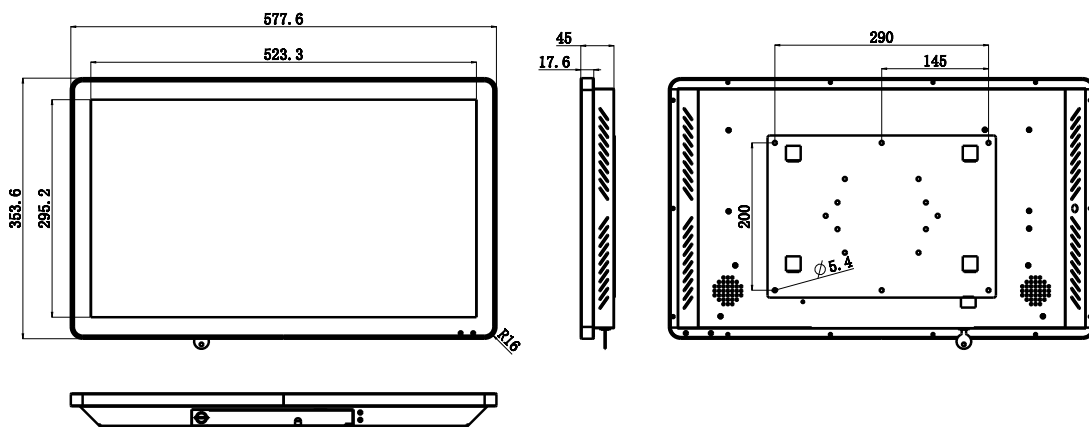

## Advertisement Player 23.6 inch

# Specification

CPU	Rockchip RK3188 quad-core Cortex-A9 quad-core GPU Mail-400 @ 533MHz 1.6 GHz
RAM	DDR3 1G
Built-in storage capacity	NAND FLASH 8GB
Display interface	LVDS interface (single, 6-bit dual, 8-bit dual). Support maximum resolution 1920x1080, support 7"-82" display
LED backlight	12V
LCD voltage	LCD voltage 3.3V/5V/12V optional
Network	With RJ45 interface, support Ethernet. Equipped with wifi&BT module, support Wi-Fi 802.11b/g/n protocol. Support BT3.0/BT4.0
Image rotation	Image rotation support 0 degree, 90 degree, 180 degree, 270 degree manual/ automatic rotation, support gravity sensor function
RTC	Built-in real-time clock power supply battery
Interface equipment	Support DVP interface camera, up to 500W pixels
	Support USB camera
	3 USB HOST (1 motherboard, 2 small boards), 1 USB OTG
	1 serial port. Support external connection serial device module
	1 group I2C port
	SD card, maximum support 32GB
	D class large built-in speaker, 8 Ω/3W
Support microphone	
Audio frequency	MP3, WMA, WAV, APE, FLAC, AAC, OGG, M4A, 3GPP format
Video	Support 1080P decoding of H.264, VP8, RV, WMV, AVS, H.263, MPEG4 and other video formats, online videos such as YouTube, up to 1080P, HTML5 video broadcast, Flash 10.1 playback
Image	Support various picture formats such as JPG, BMP, PNG, etc. and support rotation/slide show/picture zoom function
Power Adapter	Input: AC100-240V.50-60HZ, output: DC12V 3A

# Dimension(mm/inch)